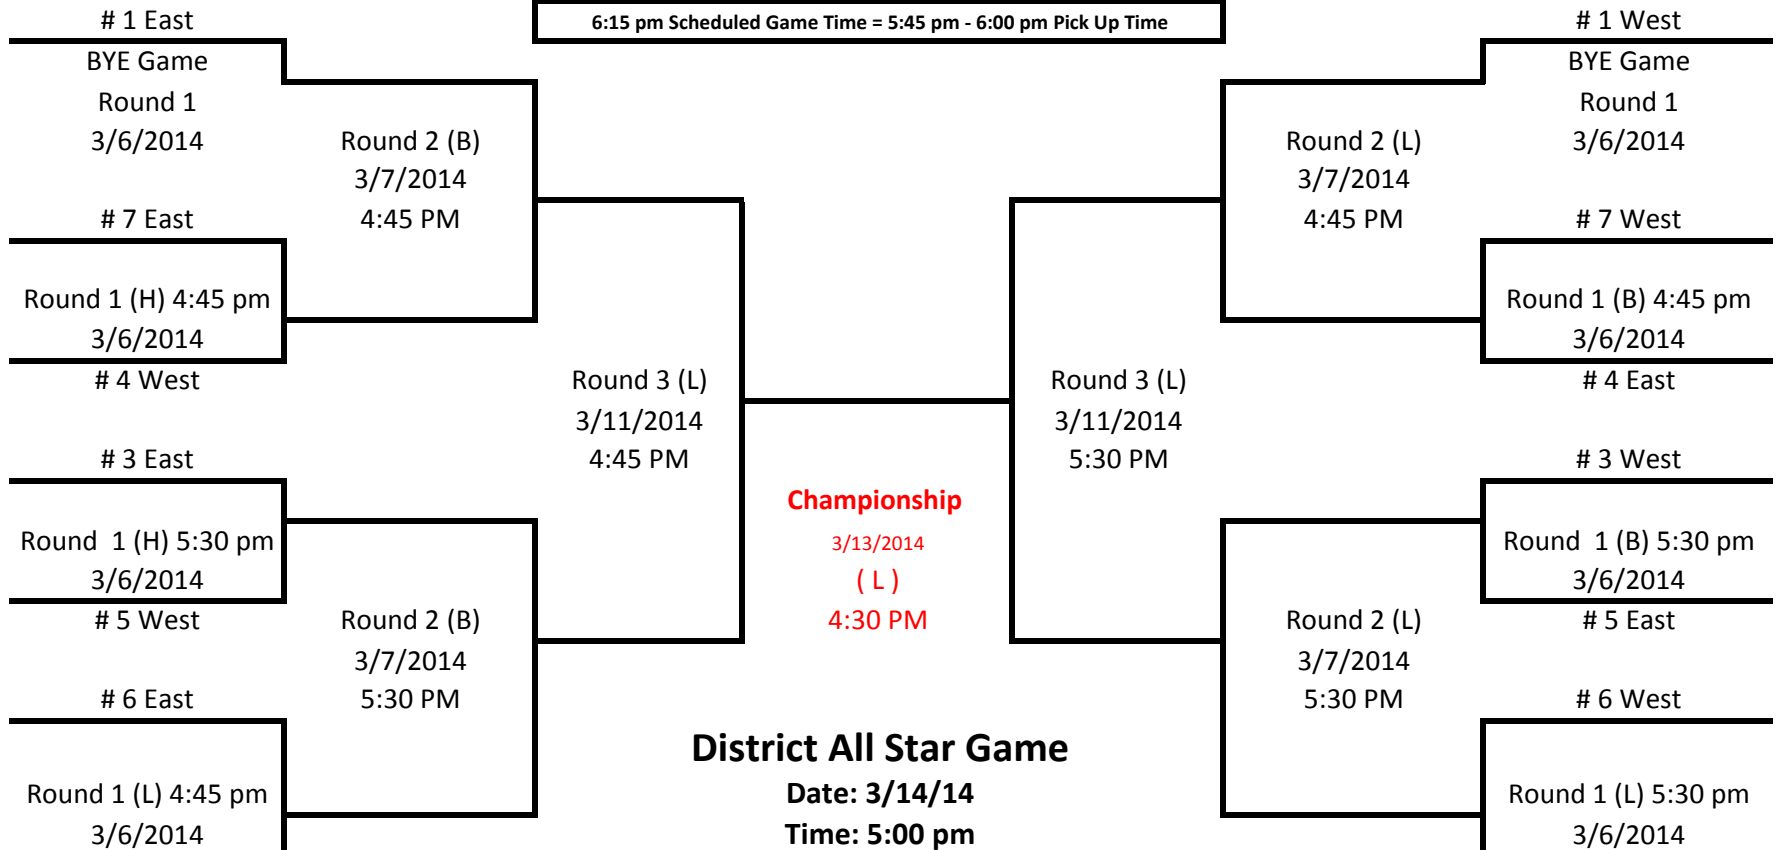

330 N. 16th Ave, Phx AZ. 85007

Herrera Elementary School (H)

1350 S. 11th Street, Phx AZ. 85034

Lowell Elementary School (L)

1121 S. 3rd Ave Phx AZ. 85003

Legend

4:45 pm Scheduled Game Time = 4:00 pm - 4:15 pm Pick Up Time

5:30 pm Scheduled Game Time = 5:00 pm - 5:15 pm Pick Up Time

6:15 pm Scheduled Game Time = 5:45 pm - 6:00 pm Pick Up Time

2 West

Where: Lowell

2 East